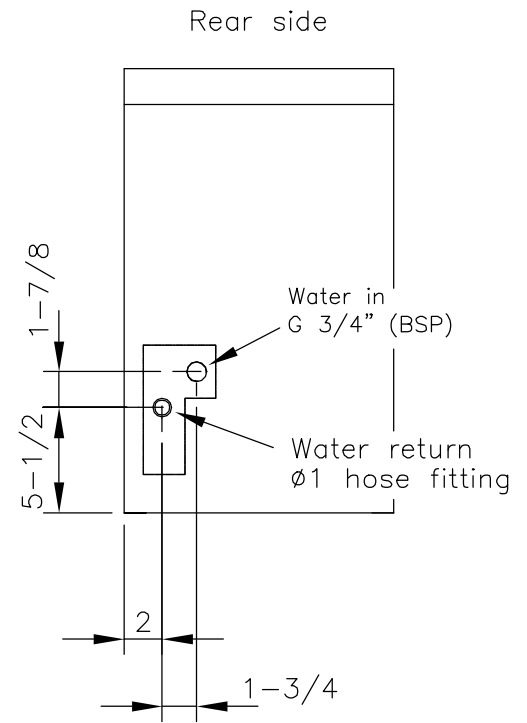

Installation dimensions (in.)

RevNo	Revision note	Date	Signature	Checked

Itemref	Quantity	Title/Name, designation, material, dimension etc			Article No./Reference	
Designed by	Checked by	Approved by - date	Filename	Date	Scale	
				011019/LLG		
				Title/Name		
				Isotherm Ice Maker		
				Drawing number		Sheet
				IM 110