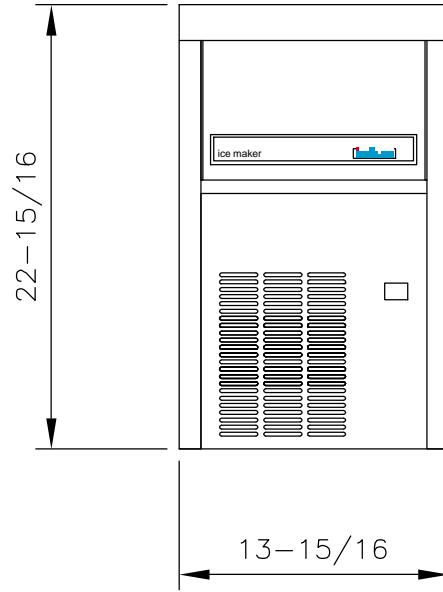

The Isotherm Clear Ice Maker can be installed without a flange (see product images lower on the page) or with an optional 3-side flange part number:

Your Advantages:

- Complete stainless steel design
- Production capacity of 18 kg per day
- Spray technology for clear ice
- Available both in 115 or 230 V and 50 or 60 Hz
- Extra water tank for ice cubes made of clean water (optional)
- Front and rear ventilation

Technical Details:

- Quantity Ice: 40 Lbs./Day
- Dimensions: 22.9h x 13.9w x 16d
- Weight: 62 Lbs.
- Power consumption: 320 W (115 or 230V)
- Dimensional Drawing: Please scroll down

Available Models:

- | | |
|---------------|---|
| 5S21A14A00000 | Ice-maker Stainless Steel - Spray type 115V/60Hz - AC Only - 40 pounds of crystal clear ice per day |
| 5S21A11A00000 | Ice-maker Stainless Steel - Spray type 230V/50Hz - AC Only - 40 pounds of crystal clear ice per day |
| 5S21A12A00000 | Ice-maker Stainless Steel - Spray type 230V/60Hz - AC Only - 40 pounds of crystal clear ice per day |
| SGB00011AA | Flange 3-Sided Stainless Steel (brushed) for Ice Maker |

Marine Warehouse

Miami - Trinidad - Panama - Grenada - Tahiti - Curacao - Bonaire - Aruba - St Maarten - Colombia - Langkawi - Nuku-Hiva - Raiatea

Installation dimensions (in.)

RevNo	Revision note	Date	Signature	Checked
-------	---------------	------	-----------	---------

Itemref	Quantity	Title/Name, designation, material, dimension etc			Article No./Reference	
Designed by	Checked by	Approved by - date	Filename	Date	Scale	
				011019/LLG		
				Title/Name		
				Isotherm Ice Maker		
				Drawing number		Sheet
				IM 110		