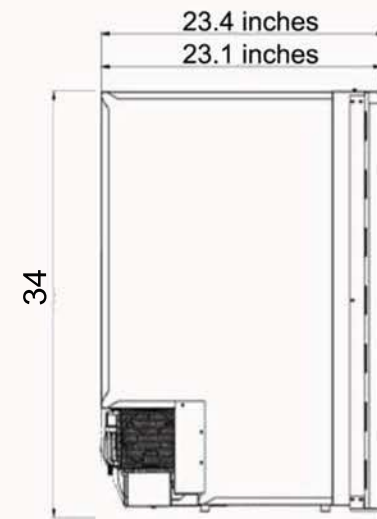

DENOMINAZIONE						
Prodotto	Q	Materiale	Stato/Anno	Peso	Codice	
ISO 3748 - 81	2017/01/01	acciaio				
 Indesit	 Aprimaio	 F&P	 Gree	2336.0P	7.5	
Indirizzo: Via S. Felice, 10 - 37019 Montebelluna (TV) - Italia Tel. +39 0422 881111 - Fax +39 0422 881112 Email: info@indesit.com - www.indesit.com					CODICE CPD 1404 420032 C1404