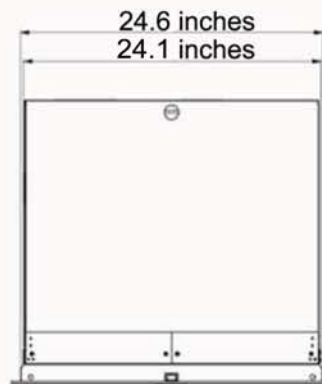

DENOMINAZIONE						
Prodotto	Q	Materiale	Stato/Anno	Peso	Codice	
ISO 3748 - 81	2017/01/01	acciaio				
 Indesit	 Aprimaio	 F&P	 Gree	2336.0P	7.5	
Indirizzo: Via S. Felice, 10 - 37019 Montebelluna (TV) - Italia Tel. +39 0422 881111 - Fax +39 0422 881112 Email: info@indesit.com - www.indesit.com					CODICE CPD 1404 420032 C1404