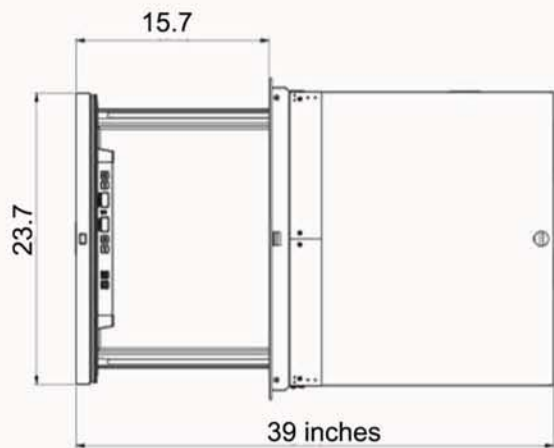

DENOMINAZIONE						
Prodotto	Q	Materiale	Stato/Anno	Peso	Codice	
ISO 3748 - 81	2017/01/01	acciaio				
 Indesit	 Aprimaio	 F&P	 Gree	2336.0P	7.5	
Indirizzo: Via S. Felice, 10 - 37019 Montebelluna (TV) - Italia Tel. +39 0422 881111 - Fax +39 0422 881112 Email: info@indesit.com - www.indesit.com					CODICE CPD 1404 420032 C1404