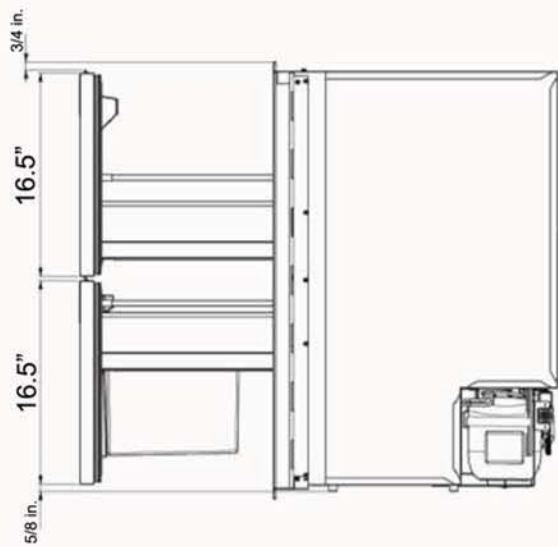

DENOMINAZIONE						
Prodotto	Q	Materiale	Stato/Anno	Peso	Codice	
ISO 3748 - 81	2017/01/01	acciaio				
 Indesit	 Aprimaio	 F&P	 Gree	2336.0P	7.5	
Indirizzo: Via S. Felice, 10 - 37019 Montebelluna (TV) - Italia Tel. +39 0422 881111 - Fax +39 0422 881112 Email: info@indesit.com - www.indesit.com					CODICE CPD 1404 420032 C1404