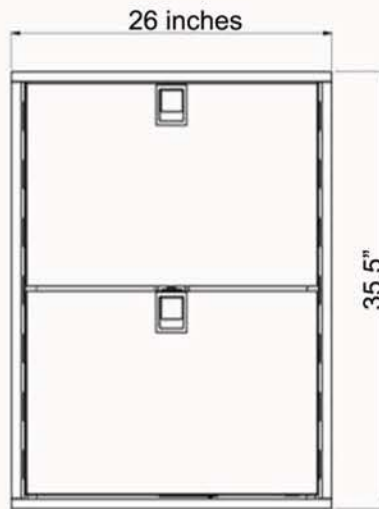

DENOMINAZIONE						
Prodotto	Q	Materiale	Stato/Anno	Peso	Codice	
ISO 3748 - 81	2017/01/01	acciaio				
 Indesit	 Aprimaio	 F&P	 Gree	2336.0P	7.5	
Indirizzo: Via S. Felice, 10 - 37019 Montebelluna (TV) - Italia Tel. +39 0422 881111 - Fax +39 0422 881112 Email: info@indesit.com - www.indesit.com					CODICE CPD 1404 420032 C1404