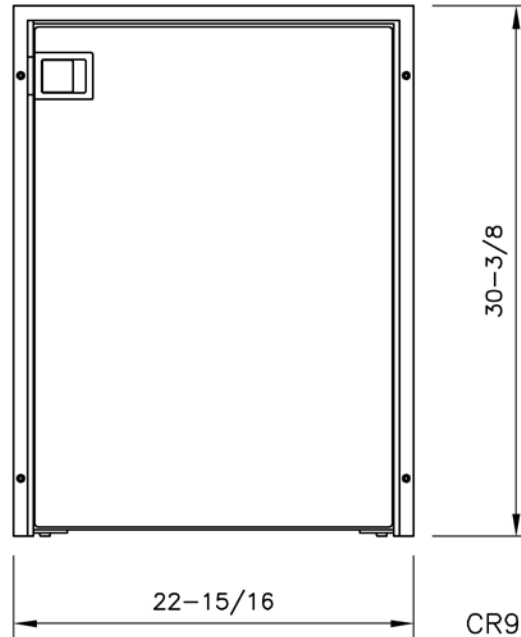

## ISOTHERM Cruise 90 Freezer - Stainless Steel

The Isotherm Cruise 90 Stainless Steel Freezer is a large 3.1 cubic foot under counter freezer proving four shelves of freezer storage. Each shelf has a separate access hatch to help hold in the cold. The Cruise 90 Freezer has the same outside dimensions as the CR130 Drink fridge and makes a perfect pairing in a side-by-side installation. As a deep freezer, the CR90 will operate at temperatures of zero degrees F.

- Volume: 90 liters
- Extra thick insulation for excellent cooling performance and low power consumption
- 12/24 V Danfoss / Secop compressor
- Door with a safety lock and magnetic rubber seal
- Excellent solution for a side by side fridge-freezer application with CR 130 fridge INOX
- Three shelves and four separate lids
- Exclusive, complete stainless steel design (doors and handles)

### Technical Details:

- Type: CR 90 F INOX
- Volume: 3.2 cft
- Dimensions: 29.3h x 21.4w x 21.4d
- Power Consumption W/24Hr: 550
- Weight: 64 Lbs.

Mounting hole  
Cut-out

Dims. in.	W x H
Nominal	21-13/16 x 29-15/16
Min	21-1/2 x 29-5/8
Max	23-11/16 x 30-5/16

CR90 Freezer with flush mounting frame

RevNo	Revision note	Date	Signature	Checked

Serial	Quantity	Title/Name, designation, material, dimension etc			Article No./Reference	
		Designed by	Checked by	Approved by - date	Filename	Date
						031016/LLG
Owner					Title/Name	
					Isotherm CR90 Freezer	
					Drawing number	Edition
					CR90 Freezer	US
					Sheet	