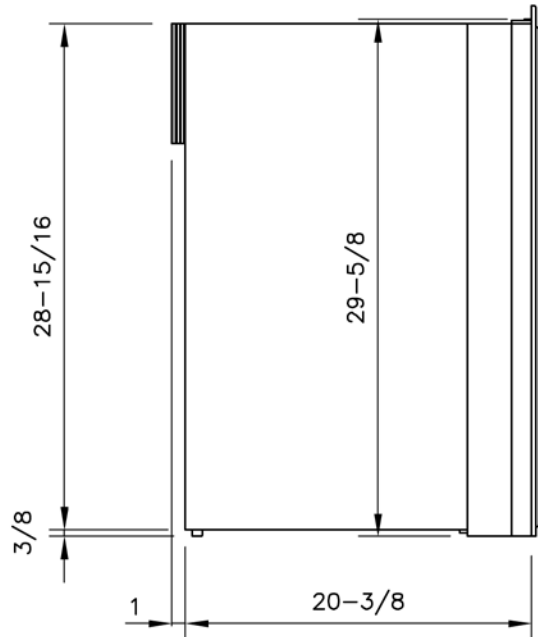

## ISOTHERM Cruise 90 Freezer - Stainless Steel

The Isotherm Cruise 90 Stainless Steel Freezer is a large 3.1 cubic foot under counter freezer proving four shelves of freezer storage. Each shelf has a separate access hatch to help hold in the cold. The Cruise 90 Freezer has the same outside dimensions as the CR130 Drink fridge and makes a perfect pairing in a side-by-side installation. As a deep freezer, the CR90 will operate at temperatures of zero degrees F.

### Technical Details:

- Type: CR 90 F INOX
- Volume: 3.2 cft
- Dimensions: 29.3h x 21.4w x 21.4d
- Power Consumption W/24Hr: 550
- Weight: 64 Lbs.

Mounting hole  
Cut-out

Dims. in.	W x H
Nominal	21-13/16 x 29-15/16
Min	21-1/2 x 29-5/8
Max	23-11/16 x 30-5/16

CR90 Freezer with flush mounting frame

RevNo	Revision note	Date	Signature	Checked

Serial	Quantity	Title/Name, designation, material, dimension etc			Article No./Reference	
		Designed by	Checked by	Approved by - date	Filename	Date
						031016/LLG
Owner					Title/Name	
					Isotherm CR90 Freezer	
					Drawing number	Edition
					CR90 Freezer	US
					Sheet	