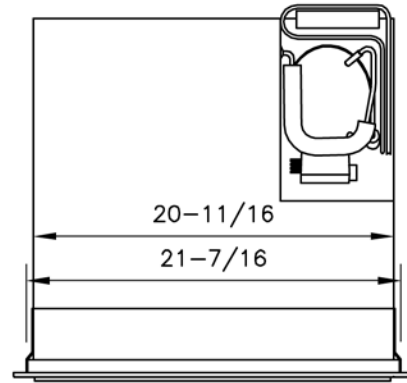

### Technical Details:

- Type: CR 90 F INOX
- Volume: 3.2 cft
- Dimensions: 29.3h x 21.4w x 21.4d
- Power Consumption W/24Hr: 550
- Weight: 64 Lbs.

Mounting hole  
Cut-out

Dims. in.	W x H
Nominal	21-13/16 x 29-15/16
Min	21-1/2 x 29-5/8
Max	23-11/16 x 30-5/16

CR90 Freezer with flush mounting frame

RevNo	Revision note	Date	Signature	Checked

Serial	Quantity	Title/Name, designation, material, dimension etc			Article No./Reference	
		Designed by	Checked by	Approved by - date	Filename	Date
						031016/LLG
Owner					Title/Name	
					Isotherm CR90 Freezer	
					Drawing number	Edition
					CR90 Freezer	US
					Sheet	