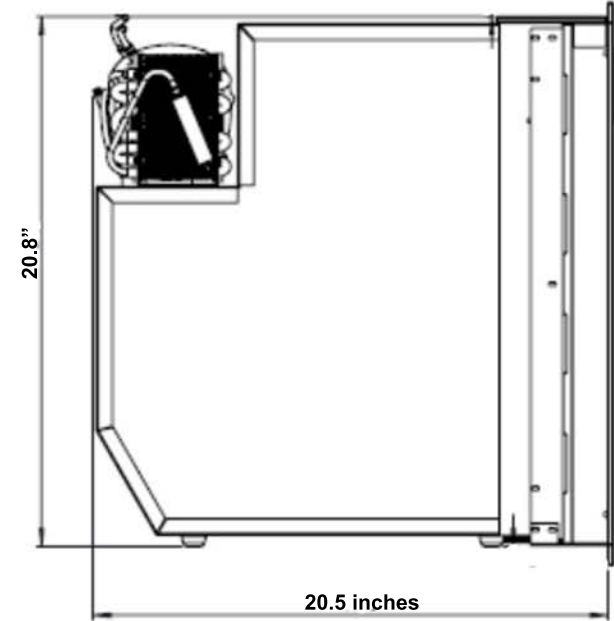

Technical Details:

- Volume: 65 liters (2.3 cuft)
- Space Required: 20.8H x 18.5W x 20.5D
- Power Consumption: 275W/24hr
- Weight: 44 Lbs.

Marine Warehouse

Miami - Trinidad - Panama - Grenada - Tahiti - Curacao - Bonaire - Aruba - St Maarten - Colombia - Langkawi - Nuku-Hiva - Raiatea