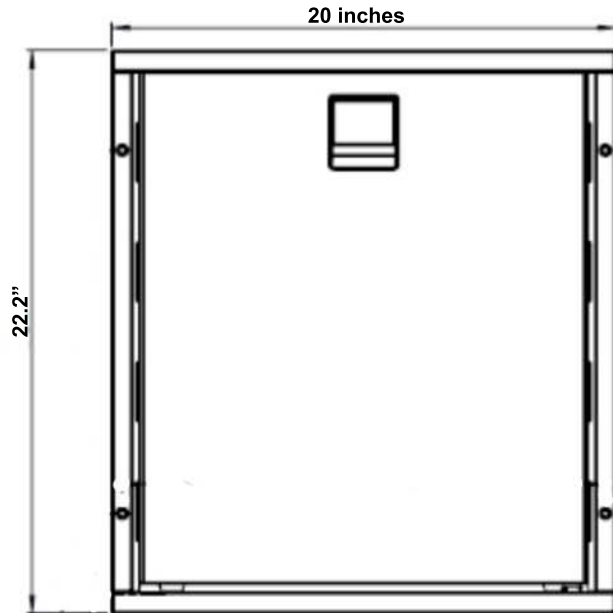

Technical Details:

- Volume: 65 liters (2.3 cuft)
- Space Required: 20.8H x 18.5W x 20.5D
- Power Consumption: 275W/24hr
- Weight: 44 Lbs.

Marine Warehouse

Miami - Trinidad - Panama - Grenada - Tahiti - Curacao - Bonaire - Aruba - St Maarten - Colombia - Langkawi - Nuku-Hiva - Raiatea