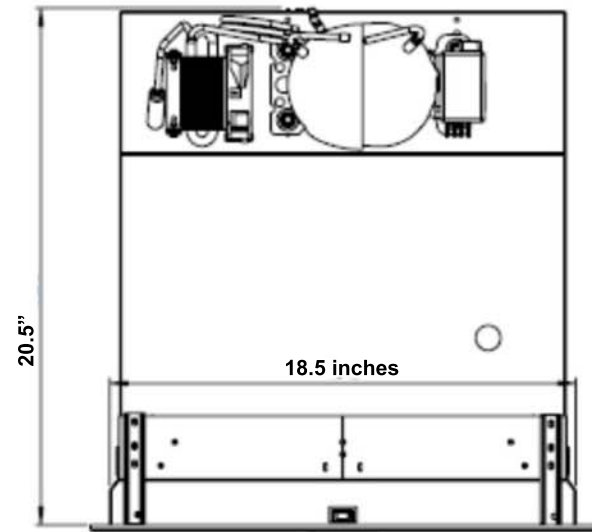

Technical Details:

- Volume: 65 liters (2.3 cuft)
- Space Required: 20.8H x 18.5W x 20.5D
- Power Consumption: 275W/24hr
- Weight: 44 Lbs.

Marine Warehouse

Miami - Trinidad - Panama - Grenada - Tahiti - Curacao - Bonaire - Aruba - St Maarten - Colombia - Langkawi - Nuku-Hiva - Raiatea