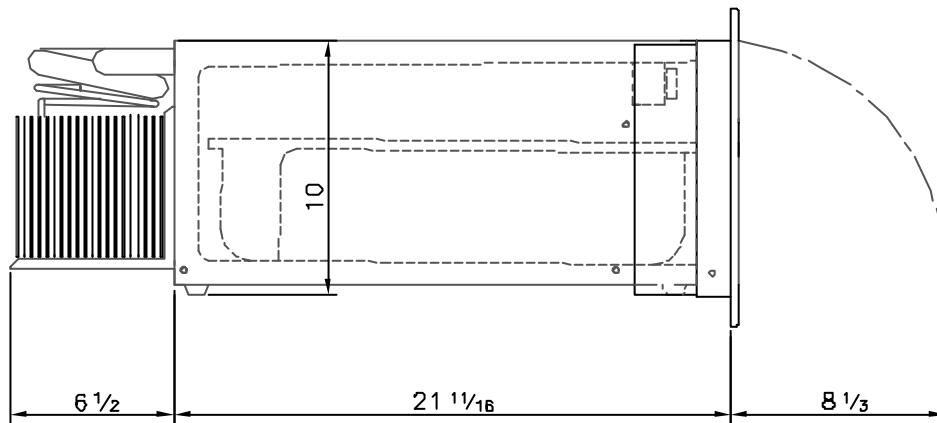

### **Technical Details:**

- Type: CR 36 INOX
- Volume (cu.ft): 1.3
- Dimensions: 10h x 17.9w x 21.7d
- Power Consumption W/24Hr: 300
- Weight: 40

---

Marine Warehouse

Miami - Trinidad - Panama - Grenada - Tahiti - Curacao - Bonaire - Aruba - St Maarten - Colombia - Langkawi - Nuku-Hiva - Raiatea