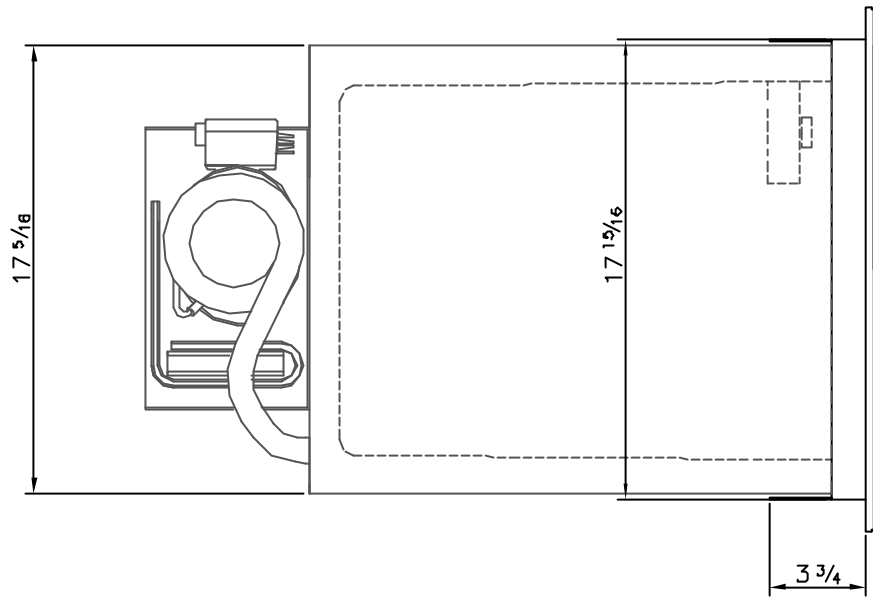

### **Your Advantages:**

- Volume: 36 liters (1.3 cubic feet)
- Silent, highly efficient, fan cooled 12/24V Danfoss / Secop remote mount compressor (type BD35F)
- 316 grade brushed stainless steel doors for handsome nautical look and long life
- Mounting frames for an easy and neat installation
- Compact dimensions
- Holds a case of 12 ounce canned drinks
- Fits under seats, on flybridge, in cockpit, or cabins
- Convenient access to food and beverages

### **Technical Details:**

- Type: CR 36 INOX
- Volume (cu.ft): 1.3
- Dimensions: 10h x 17.9w x 21.7d
- Power Consumption W/24Hr: 300
- Weight: 40

---

Marine Warehouse

Miami - Trinidad - Panama - Grenada - Tahiti - Curacao - Bonaire - Aruba - St Maarten - Colombia - Langkawi - Nuku-Hiva - Raiatea