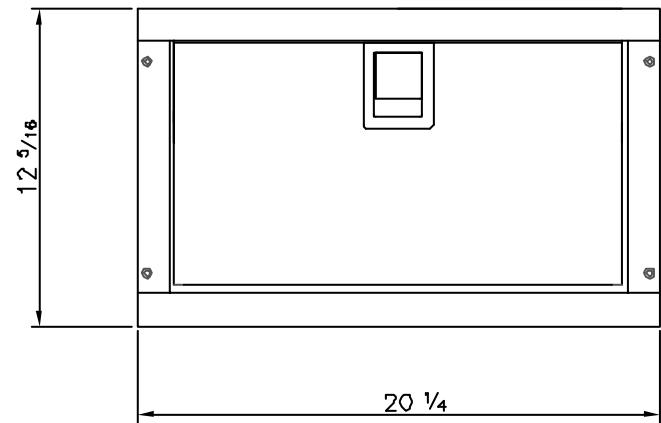

### **Your Advantages:**

- Volume: 36 liters (1.3 cubic feet)
- Silent, highly efficient, fan cooled 12/24V Danfoss / Secop remote mount compressor (type BD35F)
- 316 grade brushed stainless steel doors for handsome nautical look and long life
- Mounting frames for an easy and neat installation
- Compact dimensions
- Holds a case of 12 ounce canned drinks
- Fits under seats, on flybridge, in cockpit, or cabins
- Convenient access to food and beverages

### **Technical Details:**

- Type: CR 36 INOX
- Volume (cu.ft): 1.3
- Dimensions: 10h x 17.9w x 21.7d
- Power Consumption W/24Hr: 300
- Weight: 40

---

Marine Warehouse

Miami - Trinidad - Panama - Grenada - Tahiti - Curacao - Bonaire - Aruba - St Maarten - Colombia - Langkawi - Nuku-Hiva - Raiatea