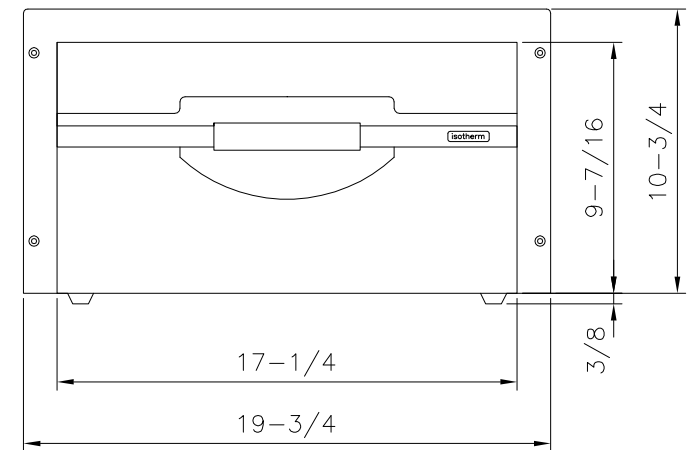

Technical Details:

- Type: CR 36
- Volume (cu.ft): 1.3
- Dimensions: 10h x 17.4w x 20.3d
- Power Consumption W/24Hr: 300
- Weight: 35 lbs.

Marine Warehouse

Miami - Trinidad - Panama - Grenada - Tahiti - Curacao - Bonaire - Aruba - St Maarten - Colombia - Langkawi - Nuku-Hiva - Raiatea