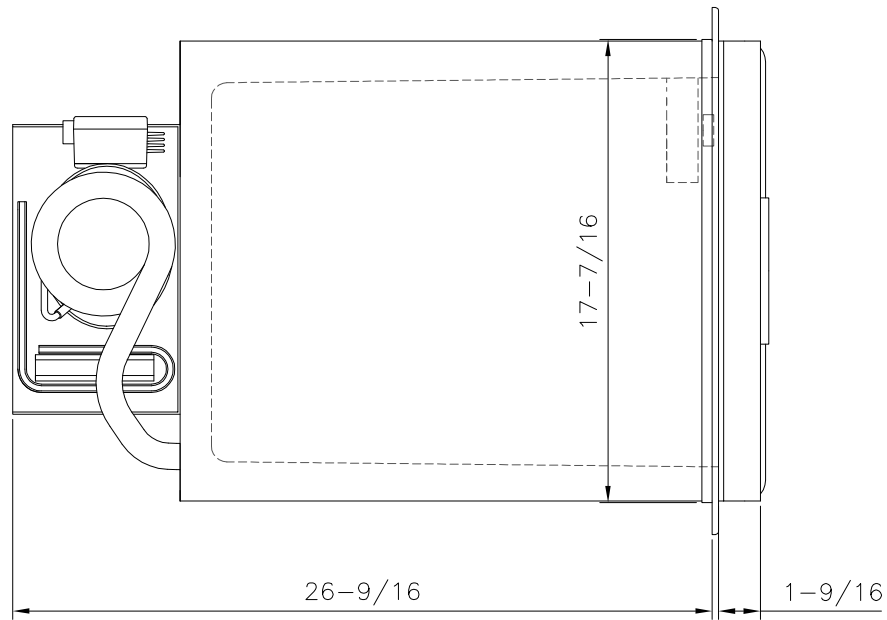

Marine Warehouse
2330 NW 102 Avenue, Suite 1
Doral, FL 33172
USA
Tel: (305) 635-0776
sales@marinewarehouse.net

Isotherm CRUISE 36 Classic - Small CRUISE Marine Refrigerator

The Isotherm Cruise 36 Marine Refrigerator is a 1.3 cubic foot built-in drawer fridge with a completely unique design. Due to its compact dimensions, the CR 36 can be installed where no other fridge might fit. The compressor can be remotely mounted up to 3.9 feet away. It comes with a black door with matching mounting frame as standard.

Because of the full width internal drawer, the CR36 can hold a case of 12 ounce canned drinks, tall bottles, and more.

Your Advantages:

- Volume: 36 liters (1.3 cubic feet)
- Silent, highly efficient, fan cooled 12/24V Danfoss / Secop remote mount compressor (type BD35F)
- Mounting frames for an easy and neat installation
- Compact dimensions
- Holds a case of 12 ounce canned drinks
- Fits under seats, on flybridge, in cockpit, or cabins
- Convenient access to food and beverages

Technical Details:

- Type: CR 36
- Volume (cu.ft): 1.3
- Dimensions: 10h x 17.4w x 20.3d
- Power Consumption W/24Hr: 300
- Weight: 35 lbs.

Marine Warehouse

Miami - Trinidad - Panama - Grenada - Tahiti - Curacao - Bonaire - Aruba - St Maarten - Colombia - Langkawi - Nuku-Hiva - Raiatea

Installation dimensions (in.)

RevNo	Revision note	Date	Signature	Checked

Itemref	Quantity	Title/Name, designation, material, dimension etc			Article No./Reference
Designed by	Checked by	Approved by - date	Filename	Date	Scale
				080104/LLG	
Owner			Title/Name		
			Isotherm Cruise 36		
			Drawing number	Edition	Sheet
			CR36	U	