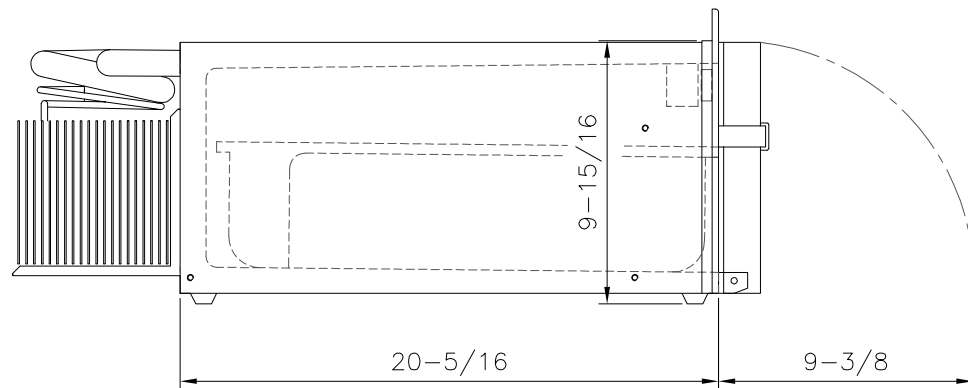

Marine Warehouse
2330 NW 102 Avenue, Suite 1
Doral, FL 33172
USA
Tel: (305) 635-0776
sales@marinewarehouse.net

Isotherm CRUISE 36 Classic - Small CRUISE Marine Refrigerator

The Isotherm Cruise 36 Marine Refrigerator is a 1.3 cubic foot built-in drawer fridge with a completely unique design. Due to its compact dimensions, the CR 36 can be installed where no other fridge might fit. The compressor can be remotely mounted up to 3.9 feet away. It comes with a black door with matching mounting frame as standard.

Because of the full width internal drawer, the CR36 can hold a case of 12 ounce canned drinks, tall bottles, and more.

Your Advantages:

- Volume: 36 liters (1.3 cubic feet)
- Silent, highly efficient, fan cooled 12/24V Danfoss / Secop remote mount compressor (type BD35F)
- Mounting frames for an easy and neat installation
- Compact dimensions
- Holds a case of 12 ounce canned drinks
- Fits under seats, on flybridge, in cockpit, or cabins
- Convenient access to food and beverages

Technical Details:

- Type: CR 36
- Volume (cu.ft): 1.3
- Dimensions: 10h x 17.4w x 20.3d
- Power Consumption W/24Hr: 300
- Weight: 35 lbs.

Marine Warehouse

Miami - Trinidad - Panama - Grenada - Tahiti - Curacao - Bonaire - Aruba - St Maarten - Colombia - Langkawi - Nuku-Hiva - Raiatea