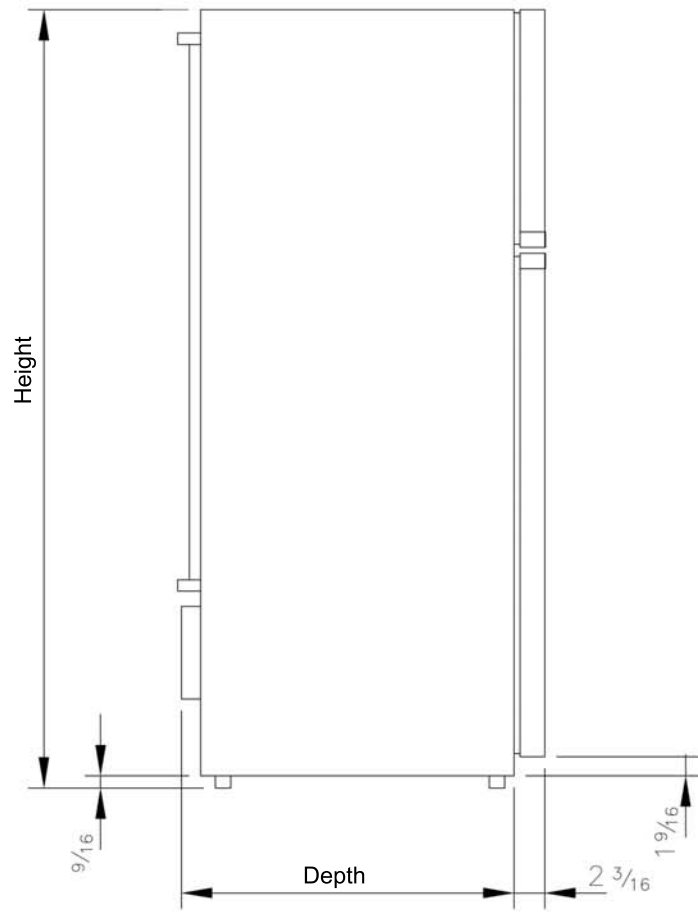

Marine Warehouse
2330 NW 102 Avenue, Suite 1
Doral, FL 33172
USA
Tel: (305) 635-0776
sales@marinewarehouse.net

Isotherm CRUISE 271 - Extra Large CRUISE Refrigerator with Freezer (Silver Door)

The Isotherm Cruise 271 is a two door, upright fridge-freezer solution. The refrigerator provides a volume of 219 liters (7.7 cubic feet) and the freezer a volume of 53 liters (1.9 cubic feet). The refrigerator is equipped with interior light, four shelves, vegetable bin, and AC/DC functionality.

Available Models:

C271RNASP74113AA - Cruise 271 Upright Classic Refrigerator/Freezer, AC/DC, 9.6 cu. ft. (7.7 cu.ft./1.9 cu.ft.) - Silver Color

Your Advantages:

- Volume: 271 liters (fridge: 218 liters, freezer: 53 liters)
- Silent, high efficient, fan cooled 12/24V Danfoss / Secop compressor (type BD50F)
- Two door fridge-freezer solution
- Interior light
- 4 shelves
- Vegetable bin

Technical Details:

- Type: CR 271
- Volume (cu.ft.): 9.6 (fridge:7.7 + freezer:1.9)
- Dimensions: 65H x 21.7W x 20.5D
- Power Consumption (W/24Hr): 800
- Weight: 112 Lbs

Installation dimensions

Model	Height	Width	Depth	Volume
CR165	47.6"	19.7"	20.5"	4.4 / 1.4
CR219	55.9"	21.7"	20.9"	6.3 / 1.45
CR271	65.4"	21.7"	20.5"	7.7 / 1.9

RevNo	Revision note	Date	Signature	Checked

Item ref	Quantity	Title/Name, designation, material, dimension etc			Article No./Reference	
Designed by	Checked by	Approved by - date	File name	Date	Scale	
Owner					080104/LLG	
			Title/Name		Isotherm Cruise Upright Double door fridge-freezer	
			Drawing number		Edition	
			CR165 - 219 - 271		U	
					Sheet	