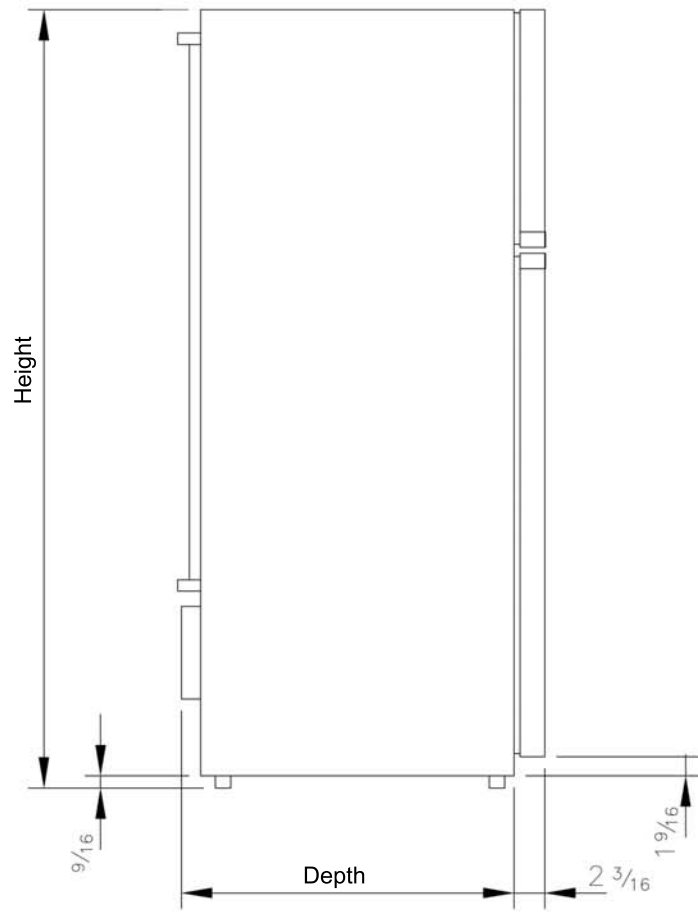


Isotherm CRUISE 219 - Extra large CRUISE refrigerator (Silver Door)

The Isotherm Cruise 219 is a two door, upright fridge-freezer solution. The refrigerator provides a volume of 178 liters (6.3 cubic feet) and the freezer a volume of 41 liters (1.45 cubic feet). The refrigerator is equipped with interior light, four shelves, vegetable bin, and AC/DC functionality. Also the new silver color simulates the look of stainless steel.

- Interior light
- 4 shelves
- Vegetable bin
- Two door fridge-freezer solution
- Volume: 219 liters (fridge: 178 liters, freezer: 41 liters)
- Silent, high efficient, fan cooled 12/24V Danfoss / Secop compressor (type BD50F)

Available Model:

C219RNASP74113AA - Cruise 219 Upright Classic Refrigerator/Freezer - AC/DC - 7.8 cu. ft. (6.2 cu.ft./1.6 cu.ft.) - Silver Color

Technical Details:

- Type: CR 219
- Volume: 8.1 cft (fridge: 6.6 + freezer: 1.5)
- Dimensions (inches): 57h x 21.7w x 21.5d
- Power Consumption W/24Hr: 600
- Weight: 75 lbs.

Installation dimensions

Model	Height	Width	Depth	Volume
CR165	47.6"	19.7"	20.5"	4.4 / 1.4
CR219	55.9"	21.7"	20.9"	6.3 / 1.45
CR271	65.4"	21.7"	20.5"	7.7 / 1.9

RevNo	Revision note	Date	Signature	Checked

Item ref	Quantity	Title/Name, designation, material, dimension etc			Article No./Reference	
Designed by	Checked by	Approved by - date	Filename	Date	Scale	
				080104/LLG		
Owner			Title/Name Isotherm Cruise Upright Double door fridge-freezer			
			Drawing number		Edition	Sheet
			CR165 - 219 - 271		U	