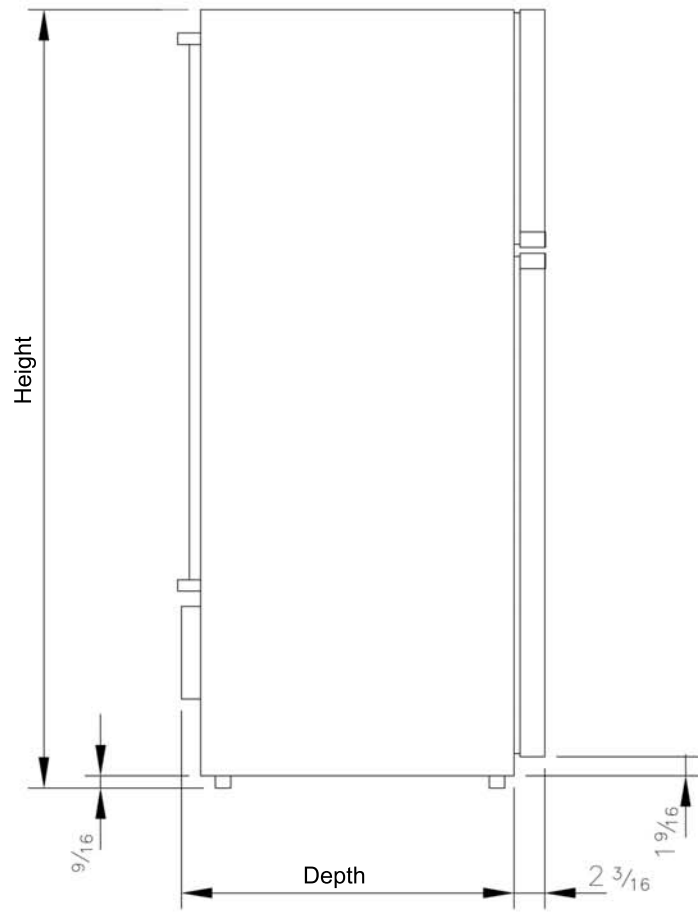

## **CRUISE 165 Upright Silver - Extra large CRUISE refrigerator**

The Cruise 165 is a two door fridge-freezer solution. The refrigerator provides a volume of 125 liters (4.4 cubic feet) and the freezer a volume of 40 liters (1.4 cubic feet). The refrigerator is equipped with interior light, three shelves, vegetable bin, and AC/DC functionality.

### **Your Advantages:**

- Interior light
- 3 shelves
- Vegetable bin
- Volume: 165 liters (fridge: 125 liters, freezer: 40 liters)
- Silent, high efficient, fan cooled 12/24V Danfoss / Secop compressor (type BD50F)
- Two door fridge-freezer solution

### **Technical Details:**

- Type: CR 165
- Volume: 5.8 (cu.ft) (fridge: 4.4 + freezer: 1.4)
- Dimensions (inches): 48h x 19.7w x 20.3d
- Power Consumption (W/24Hr):600
- Weight: 86 lbs.

Installation dimensions

Model	Height	Width	Depth	Volume
CR165	47.6"	19.7"	20.5"	4.4 / 1.4
CR219	55.9"	21.7"	20.9"	6.3 / 1.45
CR271	65.4"	21.7"	20.5"	7.7 / 1.9

RevNo	Revision note	Date	Signature	Checked

Itemref	Quantity	Title/Name, designation, material, dimension etc			Article No./Reference	
Designed by		Checked by	Approved by - date	Filename	Date	Scale
					080104/LLG	
Owner				Title/Name		
				Isotherm Cruise Upright Double door fridge-freezer		
				Drawing number	Edition	Sheet
				CR165 - 219 - 271	U	