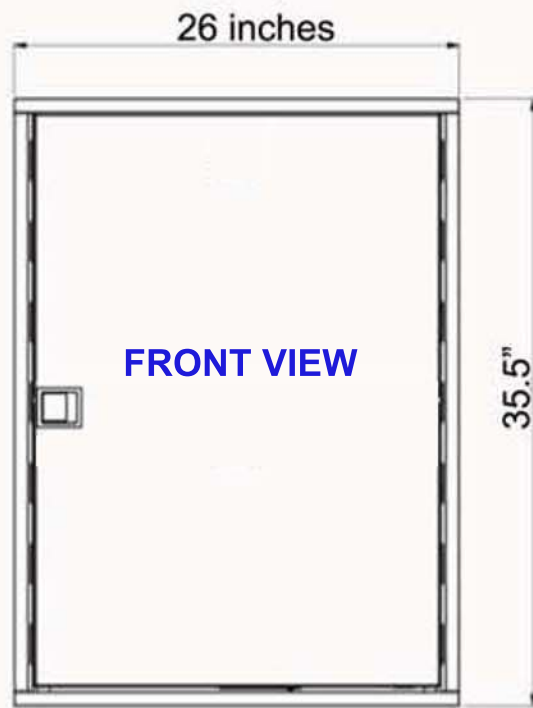

Prodotto	DESCRIZIONE	Q	Materiali	Stato/Anno	Peso	Codice
ISO 2768 - M	ISO 2768 - M	1	Aluminum	2023/09	7.5	001
ISO 2768 - M	ISO 2768 - M	1	Aluminum	2023/09	7.5	001

ISO 2768 - M
CODICE: ISO 2768 - M