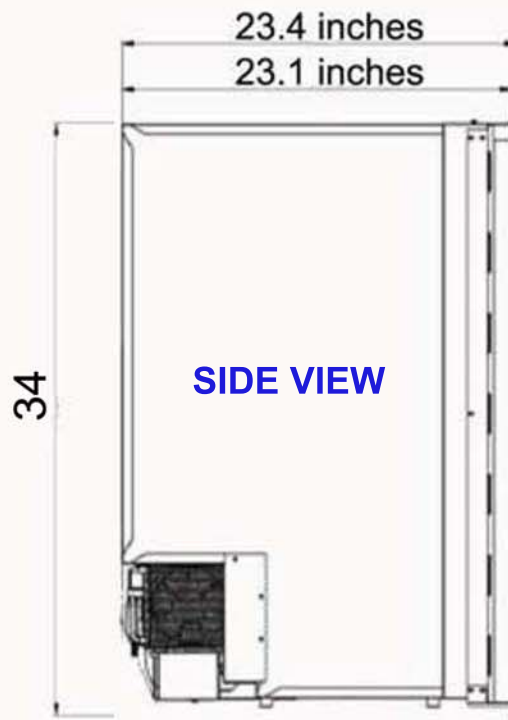

Prodotto	DESCRIZIONE	Q	Materiali	Stato/Anno	Peso	Codice
ISO 2768 - M	ISO 2768 - M	1	Aluminum	2023/09	7.5	001
ISO 2768 - M	ISO 2768 - M	1	Aluminum	2023/09	7.5	001

ISO 2768 - M
CODICE: ISO 2768 - M