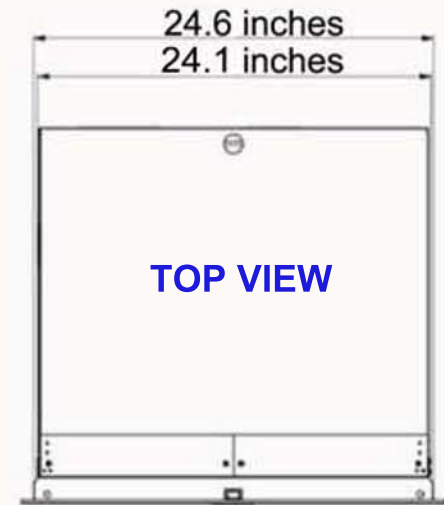

Prodotto	DESCRIZIONE	Q	Materiali	Stato/Anno	Peso	Codice
ISO 2768 - M	ISO 2768 - M	1	Aluminum	2023/09	7.5	001
ISO 2768 - M	ISO 2768 - M	1	Aluminum	2023/09	7.5	001

ISO 2768 - M
CODICE: ISO 2768 - M