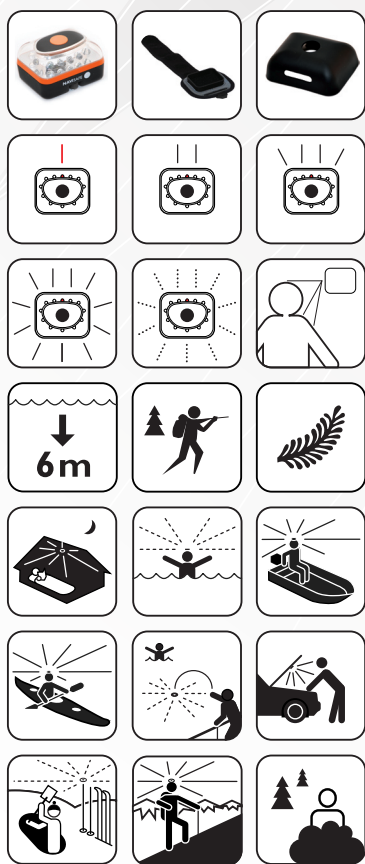

## Navi light Sport hunter edition Special Stealth Version

**Navi Light Sport, Stealth Armband and Reflection Cover included**  
**Waterproof – Marine Quality Light**  
**Normal, Night and Stealth modes**

### Navi Light Sport hunter edition features:

- Combines: Armband torch in hunter/stealth mode with, as needed, 360° light and Emergency flash
- Waterproof and impact resistant
- Full range of attachments and can be worn anywhere on the body.
- Special hunter mode and instant conversion to 360°light and Emergency flash when required.

### Advantages:

- Perfect to wear on upper arm or shoulder, but also on head or in hand
- Highly compact light with super-bright LEDs but very efficient, with long burn time.
- Stealth mode and wide light spread provides side vision in the dark as result of spread angled LEDs
- Night Vision mode with single Red night vision LED

#### Modes:

1. 1 Red LED Forward
2. 2 White LED Forward
3. 4 White LED Forward
4. 1 White LED  
360° constant light
5. 1 White LED  
360° flashing light