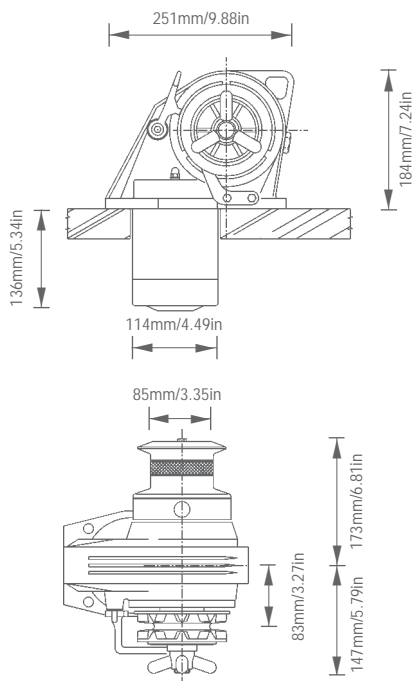

Photo: Seaswirl

■ Kobra

Horizontal windlass for boats from 26'-46'. Kobra's vertically-aligned motor and compact above-deck profile make it ideal for crowded foredecks and installations where space is limited.

Standard Equipment

Two footswitches
Watertight control box
Clutch/manual operation handle

FEATURES

Finish	Anodized or White
Motor	Dual Direction, Series Wound
Gearbox	Stainless Worm Drive
Gears	Bronze
Mainshaft	Stainless
Chainpipe	Deck Ring
Chain Stripper	Stainless
Mounting Hardware	Insulated Bushings Only
Manual Override	Standard
Rope Capstan	Standard
Extra Deck Clearance	N/A

SPECIFICATIONS

Power Supply	12V	24V
Motor Wattage	1000W	1000W
Power Rating (lbs.)	1400	1400
Approx. Amp Draw	70-100	40-60
Max Retrieval Speed (ft./min.)	65	65
Chain Size	1/4", 5/16", 3/8"	
Rope Size	1/2" - 3/4"	
Net Weight (lbs.)	42	42