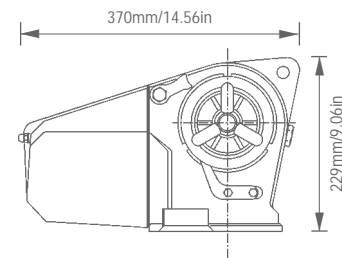

HORIZONTAL

■ Cayman

Horizontal windlass for boats from 26'-46'. Sturdy, sleek and compact, Cayman features a 1000W motor, standard manual override, all chain retrieval and separate rope capstan. Mounting studs thread discreetly into the housing.

Standard Equipment

Two footswitches
Watertight control box
Clutch/manual operation handle
Rubber mounting gasket

FEATURES

Finish	Anodized or White
Motor	Dual Direction, Series Wound
Gearbox	Stainless Worm Drive
Gears	Bronze
Mainshaft	Stainless
Chainpipe	Rubber Ring
Chain Stripper	Stainless
Mounting Hardware	SS Studs, Washers and Nuts
Manual Override	Standard
Rope Capstan	Standard
Extra Deck Clearance	N/A

SPECIFICATIONS

Power Supply	12V	24V
Motor Wattage	1000W	1000W
Power Rating (lbs.)	1400	1400
Approx. Amp Draw	70-100	40-60
Max Retrieval Speed (ft./min.)	65	65
Chain Size	1/4", 5/16", 3/8"	
Rope Size	1/2" - 3/4"	
Net Weight (lbs.)	44	44