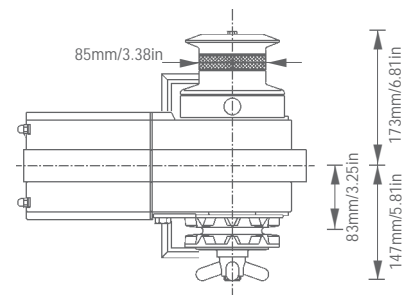

HORIZONTAL

■ Cayman

Horizontal windlass for boats from 26'-46'. Sturdy, sleek and compact, Cayman features a 1000W motor, standard manual override, all chain retrieval and separate rope capstan. Mounting studs thread discreetly into the housing.

Standard Equipment

Two footswitches
Watertight control box
Clutch/manual operation handle
Rubber mounting gasket

FEATURES

Finish	Anodized or White
Motor	Dual Direction, Series Wound
Gearbox	Stainless Worm Drive
Gears	Bronze
Mainshaft	Stainless
Chainpipe	Rubber Ring
Chain Stripper	Stainless
Mounting Hardware	SS Studs, Washers and Nuts
Manual Override	Standard
Rope Capstan	Standard
Extra Deck Clearance	N/A

SPECIFICATIONS

Power Supply	12V	24V
Motor Wattage	1000W	1000W
Power Rating (lbs.)	1400	1400
Approx. Amp Draw	70-100	40-60
Max Retrieval Speed (ft./min.)	65	65
Chain Size	1/4", 5/16", 3/8"	
Rope Size	1/2" - 3/4"	
Net Weight (lbs.)	44	44