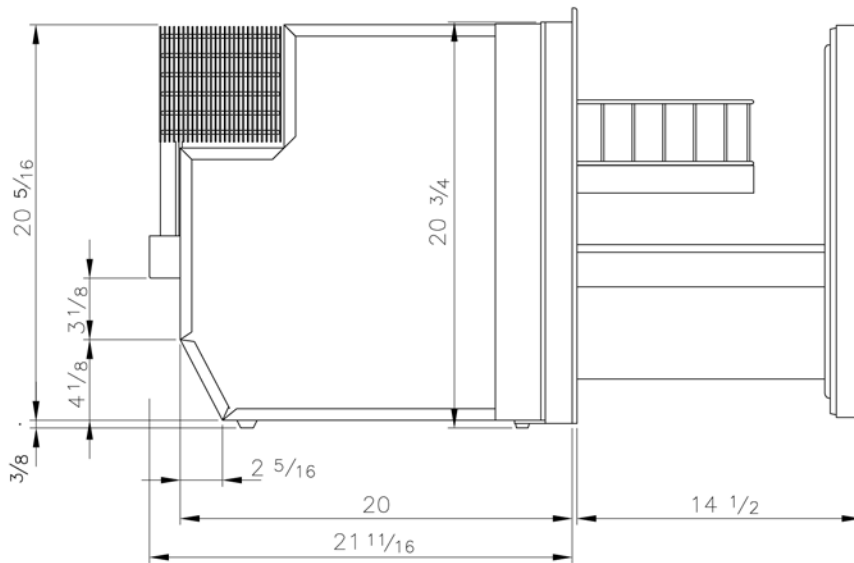

### **Your Advantages:**

- Volume: 65 liters
- Easy user-friendly access
- Robust drawer mechanism
- Stainless steel front door
- Frost-free technology
- Internal fan
- Internal blue LED light

### **Technical Details:**

- Type: DR 65 INOX
- Volume: 2.3 cft
- Freezer Volume: 8 liters
- Dimensions (Inches): 20.9h x 18.5w x 21d
- Power Consumption W/24Hr: 340
- Weight: 66 lbs.

RevNo	Revision note	Date	Signature	Checked