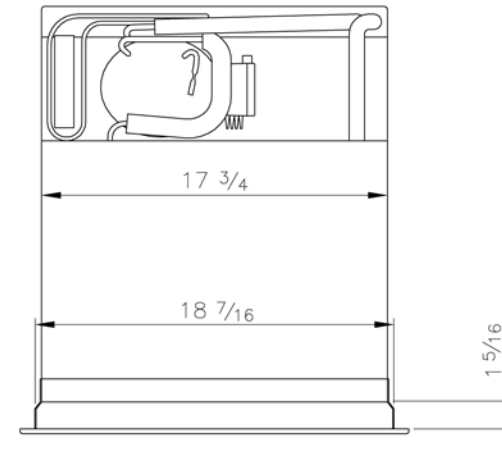

### **Your Advantages:**

- Volume: 65 liters
- Easy user-friendly access
- Robust drawer mechanism
- Stainless steel front door
- Frost-free technology
- Internal fan
- Internal blue LED light

### **Technical Details:**

- Type: DR 65 INOX
- Volume: 2.3 cft
- Freezer Volume: 8 liters
- Dimensions (Inches): 20.9h x 18.5w x 21d
- Power Consumption W/24Hr: 340
- Weight: 66 lbs.

RevNo	Revision note	Date	Signature	Checked

Itemref	Quantity	Title/Name, designation, material, dimension etc			Article No./Reference	
Designed by	Checked by	Approved by - date	Filename	Date	Scale	
						080103/LLG
Owner				Title/Name		
				Isotherm Drawer 65 Frost Free SS		
				Drawing number	Edition	Sheet
				DR 65 Stainless Steel	U	