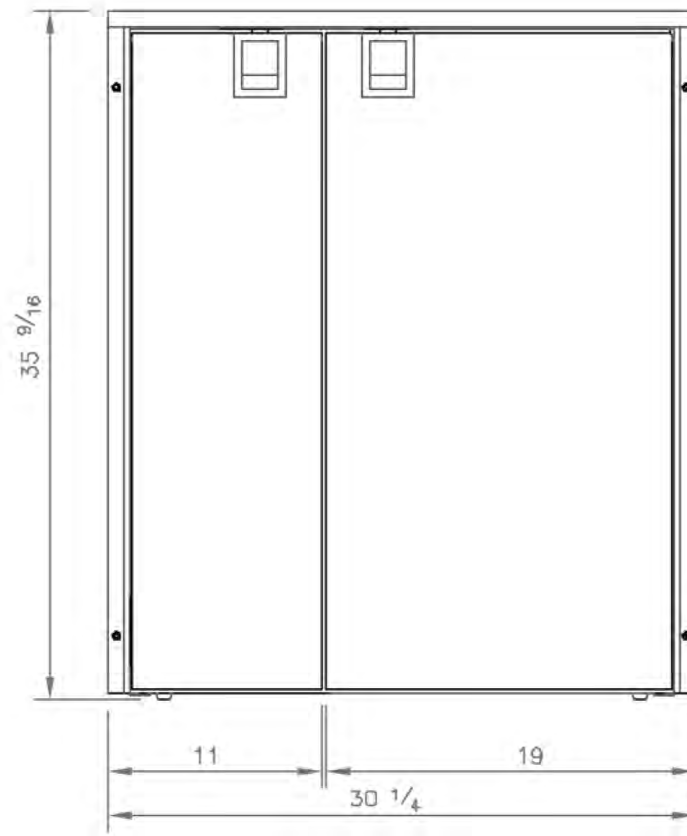

### **Technical Details:**

- Type: CR 200 INOX
- Volume: Fridge 5.2 cft, Freezer 1.8cft
- Dimensions: 34.7h x 28.9w x 24.3d
- Power Consumption W/24Hr: 800
- Weight: 84 Lbs.

---

Marine Warehouse

Miami - Trinidad - Panama - Grenada - Tahiti - Curacao - Bonaire - Aruba - St Maarten - Colombia - Langkawi - Nuku-Hiva - Raiatea

Top view

Mounting hole Cut-out

Dims.	WxH
Min	29 x 34 13/16

Refrigerator: 5.1 cu.ft.  
Freezer: 1.8 cu.ft.

RevNo	Revision note	Date	Signature	Checked

Drawn	Checked by	Approved by - title	Release	Date	Scale
				050926/LLC	
			Title/Name: Isotherm Cruise 200		
Serial number: CR 200 INOX		Color: US	Sheet		