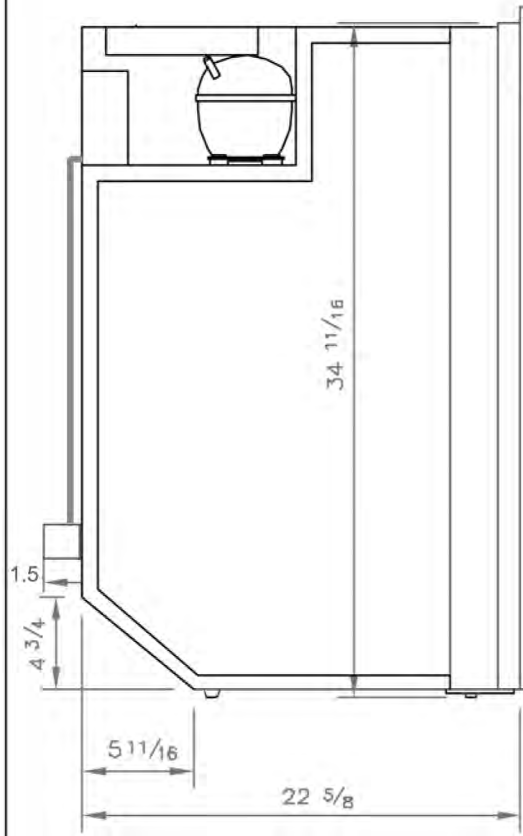

#### **1200BB4YK0000**

Cruise 200 Stainless Steel - Sid by Side Refrigerator/Freezer, AC/DC, 4-Sided Stainless Steel Flange

### **Technical Details:**

- Type: CR 200 INOX
- Volume: Fridge 5.2 cft, Freezer 1.8cft
- Dimensions: 34.7h x 28.9w x 24.3d
- Power Consumption W/24Hr: 800
- Weight: 84 Lbs.

---

Marine Warehouse

Miami - Trinidad - Panama - Grenada - Tahiti - Curacao - Bonaire - Aruba - St Maarten - Colombia - Langkawi - Nuku-Hiva - Raiatea

Top view

Mounting hole Cut-out

Dims.	WxH
Min	29 x 34 13/16

Refrigerator: 5.1 cu.ft.  
Freezer: 1.8 cu.ft.

RevNo	Revision note	Date	Signature	Checked

Drawn	Checked by	Approved by - title	Release	Date	Scale
				050926/LLC	
			Title/Name: Isotherm Cruise 200		
Serial number: CR 200 INOX		Color: US	Sheet		