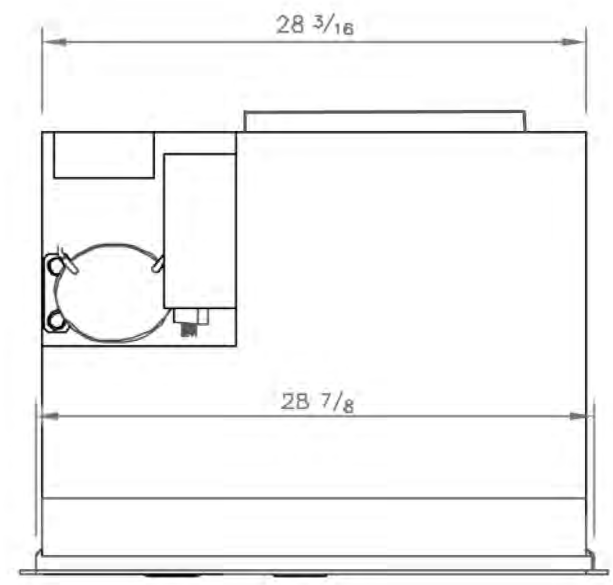

### **Technical Details:**

- Type: CR 200 INOX
- Volume: Fridge 5.2 cft, Freezer 1.8cft
- Dimensions: 34.7h x 28.9w x 24.3d
- Power Consumption W/24Hr: 800
- Weight: 84 Lbs.

---

Marine Warehouse

Miami - Trinidad - Panama - Grenada - Tahiti - Curacao - Bonaire - Aruba - St Maarten - Colombia - Langkawi - Nuku-Hiva - Raiatea

Top view

Mounting hole Cut-out

Dims.	WxH
Min	29 x 34 13/16

Refrigerator: 5.1 cu.ft.  
Freezer: 1.8 cu.ft.

RevNo	Revision note	Date	Signature	Checked

Drawn	Checked by	Approved by - title	Release	Date	Scale
				050926/LLC	
			Title/Name: Isotherm Cruise 200		
Serial number: CR 200 INOX		Color: US	Sheet		