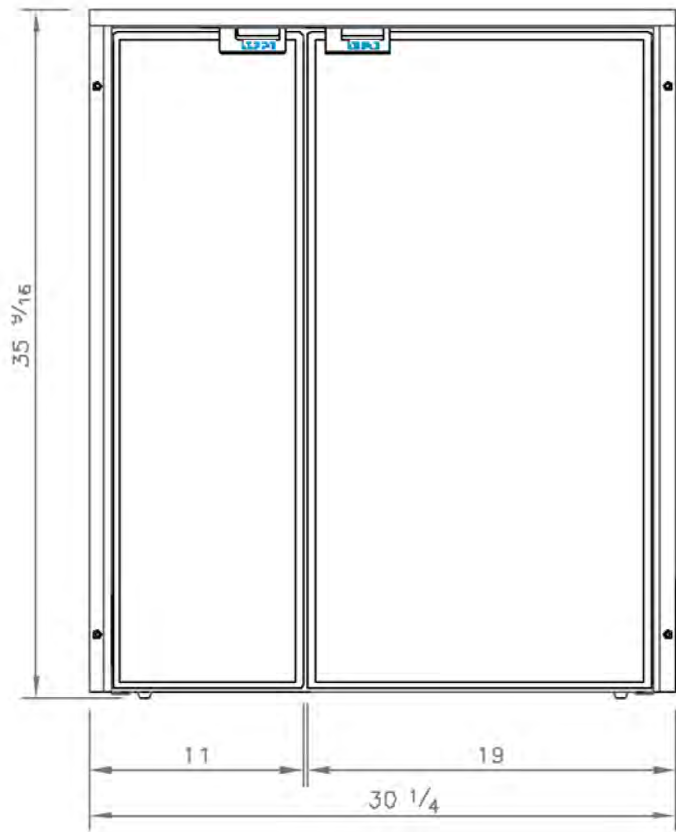

Marine Warehouse
2330 NW 102 Avenue, Suite 1
Doral, FL 33172
USA
Tel: (305) 635-0776
sales@marinewarehouse.net

Isotherm CRUISE 200 Classic - Extra large CRUISE refrigerator

The Isotherm Cruise 200 Classic is a stylish under the counter fridge-freezer in stainless steel design that has been developed to offer spacious on board storage for fresh and frozen foods. It is designed for easy installation under the work surface. The CR 200 is divided into a 150 liters (5.2 cubic feet) volume fridge section and a 50 liters (1.8 cubic feet) volume freezer section for a total storage of 7 cubic feet.

Your Advantages:

- Volume: 200 liters (fridge: 150 liters, freezer: 50 liters)
- Silent, high efficient, fan cooled 12/24V Danfoss / Secop comp.
- Mounting frames for a complete flush integration
- Exclusive, complete stainless steel design (doors and handles)
- Two door fridge-freezer solution
- Easy installation under work surface
- Available also with Classic doors

Technical Details:

- Type: CR 200 CL
- Volume (cu.ft): 7.0 (fridge:5.2 + freezer: 1.8)
- Dimensions: 34.7h x 28.9w x 24.3d
- Power Consumption W/24Hr: 800

Marine Warehouse

Miami - Trinidad - Panama - Grenada - Tahiti - Curacao - Bonaire - Aruba - St Maarten - Colombia - Langkawi - Nuku-Hiva - Raiatea

Top view

Mounting hole Cut-out

Dims.	WxH
Min	29 x 34 13/16

Refrigerator: 5.1 cu.ft.
Freezer: 1.8 cu.ft.

RevNo	Revision note	Date	Signature	Checked

Drawn	Checked	Approved by - date	Release	Date	Scale
				050926/LLC	
			Title/Name Isotherm Cruise 200		
Drafting number CR 200 Classic			Color US		Sheet