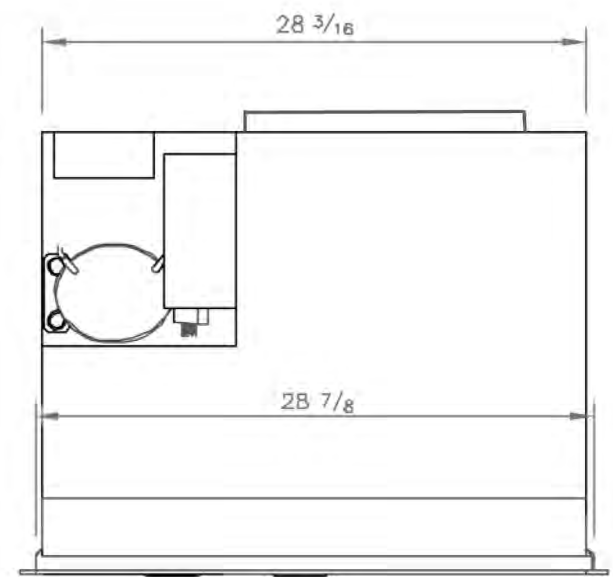

Technical Details:

- Type: CR 200 CL
- Volume (cu.ft): 7.0 (fridge:5.2 + freezer: 1.8)
- Dimensions: 34.7h x 28.9w x 24.3d
- Power Consumption W/24Hr: 800

Marine Warehouse

Miami - Trinidad - Panama - Grenada - Tahiti - Curacao - Bonaire - Aruba - St Maarten - Colombia - Langkawi - Nuku-Hiva - Raiatea

Top view

Mounting hole Cut-out

Dims.	WxH
Min	29 x 34 13/16

Refrigerator: 5.1 cu.ft.
Freezer: 1.8 cu.ft.

RevNo	Revision note	Date	Signature	Checked

Drawn	Checked	Approved by - date	Release	Date	Scale
				050926/LLC	
			Title/Name Isotherm Cruise 200		
Drafting number CR 200 Classic			Color US		Sheet