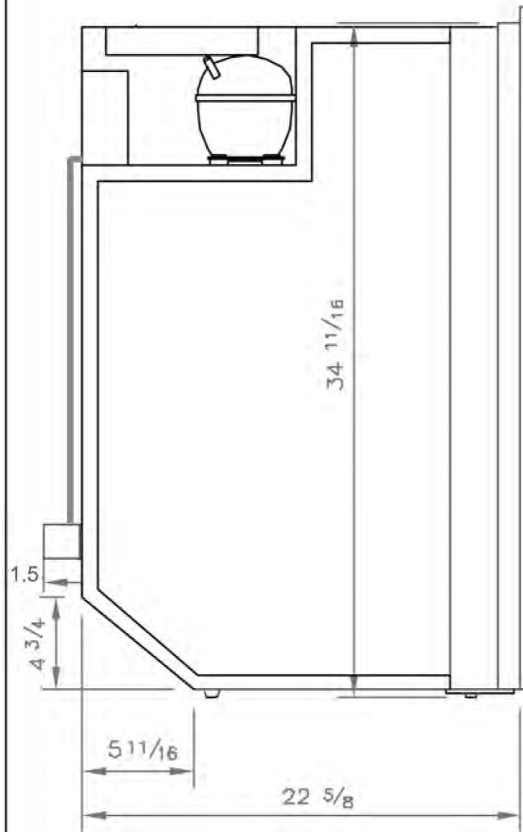

Your Advantages:

- Volume: 200 liters (fridge: 150 liters, freezer: 50 liters)
- Silent, high efficient, fan cooled 12/24V Danfoss / Secop comp.
- Mounting frames for a complete flush integration
- Exclusive, complete stainless steel design (doors and handles)
- Two door fridge-freezer solution
- Easy installation under work surface
- Available also with Classic doors

Technical Details:

- Type: CR 200 CL
- Volume (cu.ft): 7.0 (fridge:5.2 + freezer: 1.8)
- Dimensions: 34.7h x 28.9w x 24.3d
- Power Consumption W/24Hr: 800

Marine Warehouse

Miami - Trinidad - Panama - Grenada - Tahiti - Curacao - Bonaire - Aruba - St Maarten - Colombia - Langkawi - Nuku-Hiva - Raiatea

Top view

Mounting hole Cut-out

Dims.	WxH
Min	29 x 34 13/16

Refrigerator: 5.1 cu.ft.
Freezer: 1.8 cu.ft.

RevNo	Revision note	Date	Signature	Checked

Drawn	Checked	Approved by - date	Release	Date	Scale
				050926/LLC	
			Title/Name Isotherm Cruise 200		
Drafting number CR 200 Classic			Color US		Sheet