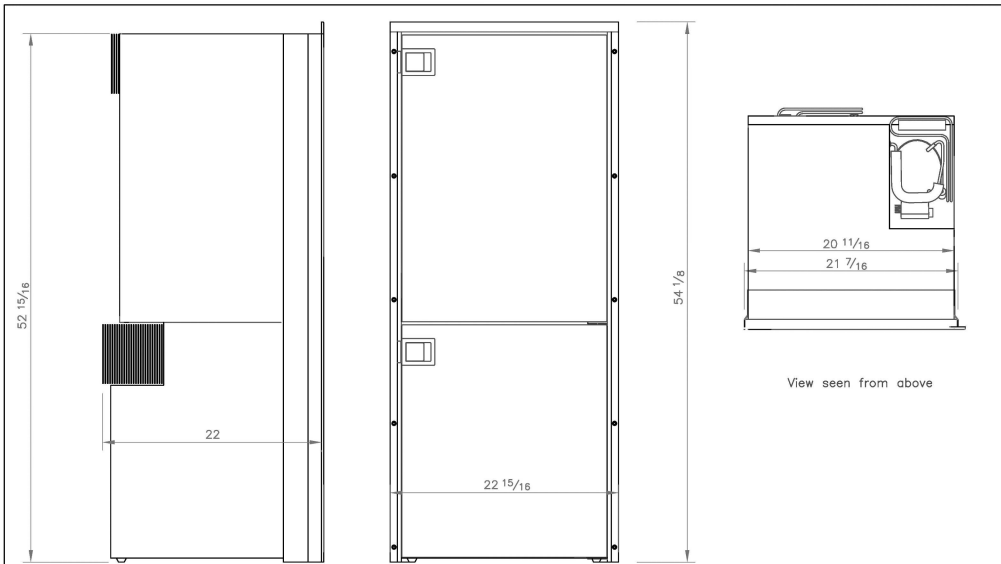

View seen from above

Name		Quantity			Title/Name, designation, material, dimension etc.			Article No./Reference			
Designed by		Checked by		Approved by - date		Revision		Date		Scale	
								070206/LLG			
Order								Title/Name			
								Cruise 195 Fridge/freezer			
								Drawing number		Edition	Sheet
								CR195 INOX		2 Comp	US

RevNo/Revision note	Date	Signature	Checked