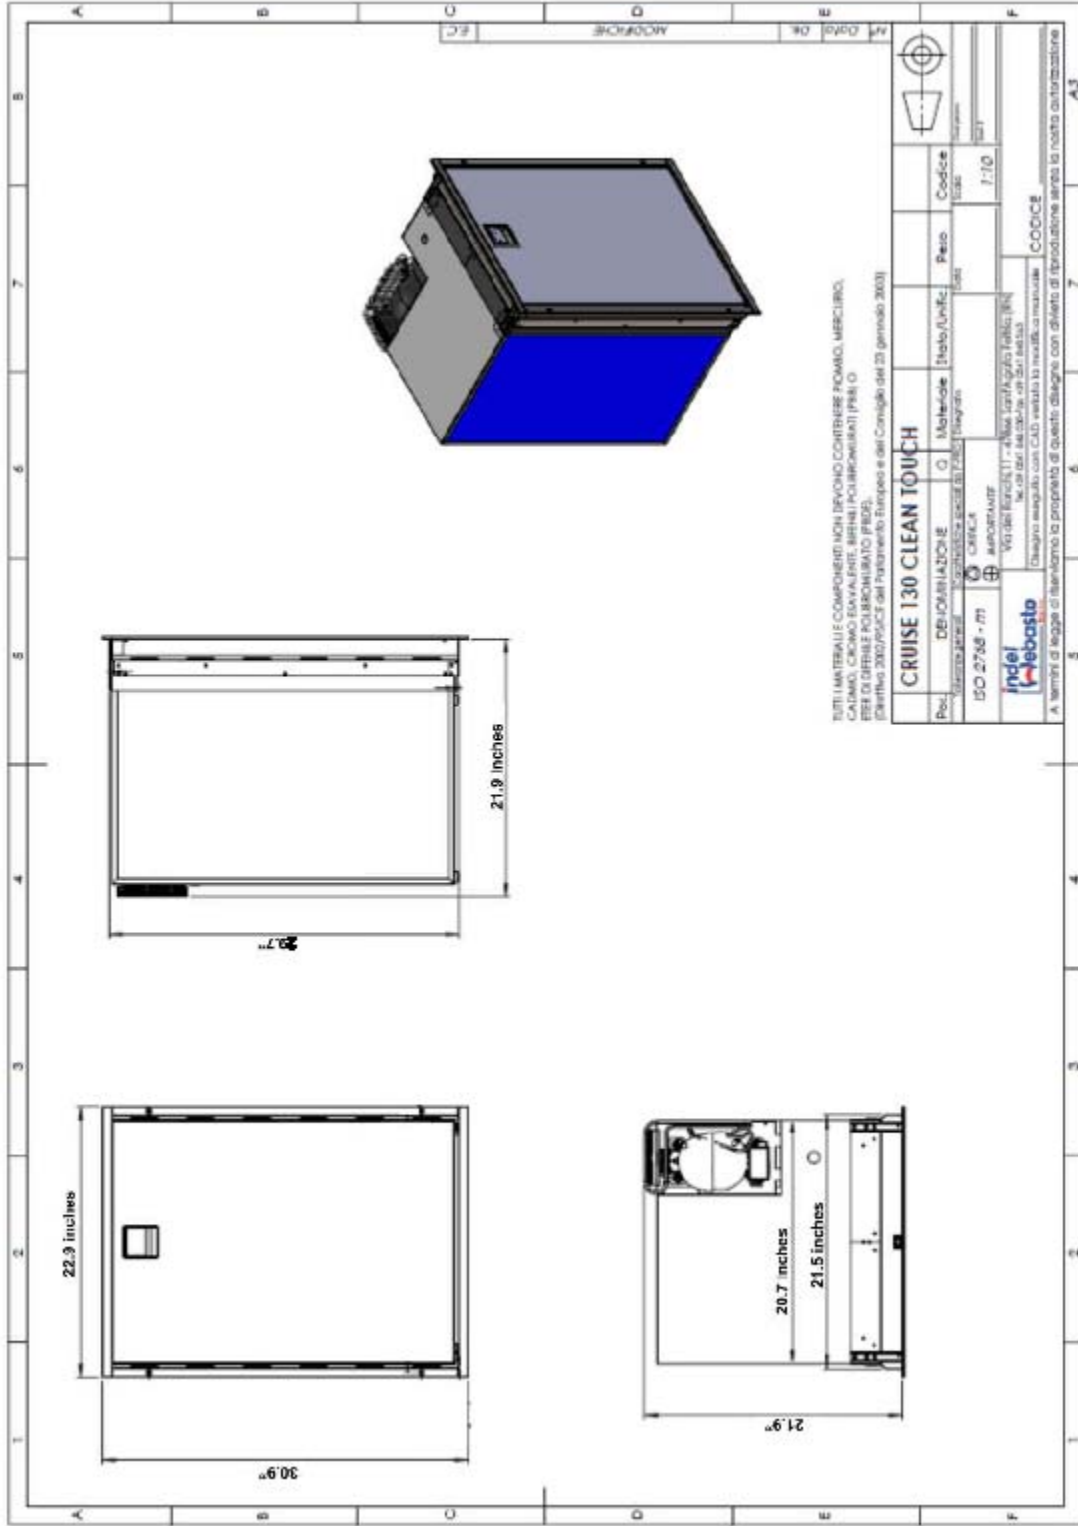

Available Models:

C130RNGIT11111AA - Cruise 130 Clean Touch Stainless Steel - 12/24 VDC Only, 4 Sided Stainless Steel Flange

C130RNGIT71113AA - Cruise 130 Clean Touch Stainless Steel - 110/220 VAC & 12/24 VDC, 4 Sided Stainless Steel Flange

Technical Details:

- Volume: 130 liters (4.6 cuft)
- Dimensions: 29.3H x 21.4W x 21.4D
- Power Consumption: 418W/24hr
- Weight: 63.8 Lbs

Marine Warehouse

Miami - Trinidad - Panama - Grenada - Tahiti - Curacao - Bonaire - Aruba - St Maarten - Colombia - Langkawi - Nuku-Hiva - Raiatea