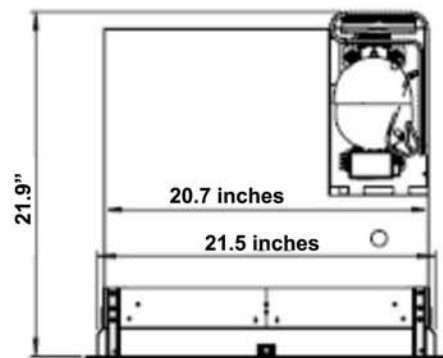

TUTTI I MATERIALI E COMPONENTI NON DEVONO CONTENERE PIOMBO, MERCURIO, CADMIO, CROMO ESAVALENTE, BIFENILI POLIBROMURATI (PBB) O ETER DI DIFENILE POLIBROMURATO (PBDE).
(Direttiva 2002/95/CE del Parlamento Europeo e del Consiglio del 23 gennaio 2003)

Pos.	DENOMINAZIONE	Q	Materiale	Stato/Unific.	Peso	Codice	
Tolleranze generali		Caratteristiche speciali da F-2601 Disegnato		Data		Scala	Qual. prov.
ISO 2768 - m		CRITICA				1:10	Scale 2
		IMPORTANTE					
		Via del Ronchi, 11 - 47866 Sant'Agata Feltria (RN)				CODICE	
		Tel. +39 0541 848 000-Fax +39 0541 848 543					
		Disegno eseguito con CAD vietata la modifica manuale					
A termini di legge ci riserviamo la proprietà di questo disegno con divieto di riproduzione senza la nostra autorizzazione							

EC.
MODIFICHE
D.
Dk.
E