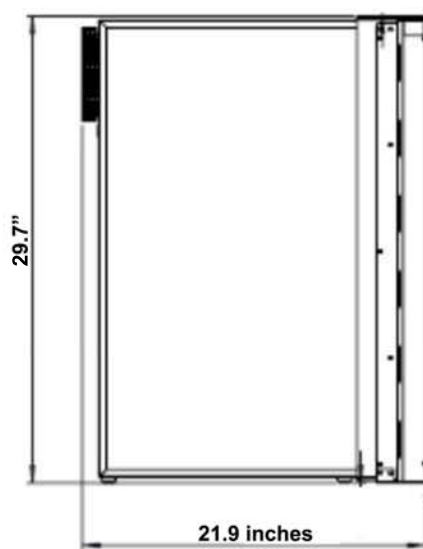

TUTTI I MATERIALI E COMPONENTI NON DEVONO CONTENERE PIOMBO, MERCURIO, CADMIO, CROMO ESAVALENTE, BIFENILI POLIBROMURATI (PBB) O ETER DI DIFENILE POLIBROMURATO (PBDE).
(Direttiva 2002/95/CE del Parlamento Europeo e del Consiglio del 23 gennaio 2003)

Pos.	DENOMINAZIONE	Q	Materiale	Stato/Unific.	Peso	Codice	
Tolleranze generali		Caratteristiche speciali da F-2601 Disegnato		Data		Scala	Qual. prov.
ISO 2768 - m		CRITICA				1:10	Scale 2
		IMPORTANTE					
		Via del Ronchi, 11 - 47866 Sant'Agata Feltria (RN)				CODICE	
		Tel. +39 0541 848 000-Fax +39 0541 848 543					
		Disegno eseguito con CAD vietata la modifica manuale					
A termini di legge ci riserviamo la proprietà di questo disegno con divieto di riproduzione senza la nostra autorizzazione							

EC.
MODIFICHE
D.
Dk.
E