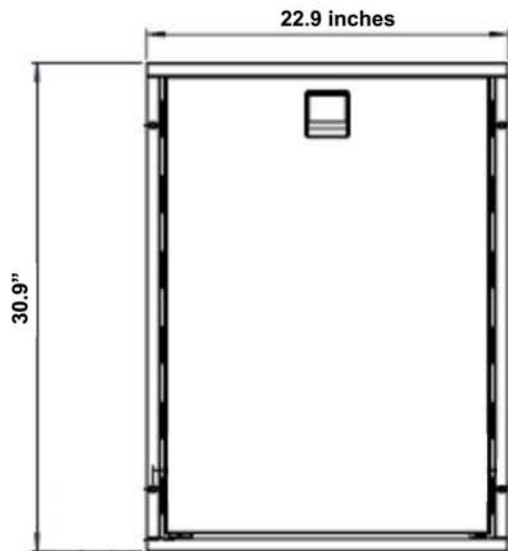

TUTTI I MATERIALI E COMPONENTI NON DEVONO CONTENERE PIOMBO, MERCURIO, CADMIO, CROMO ESAVALENTE, BIFENILI POLIBROMURATI (PBB) O ETER DI DIFENILE POLIBROMURATO (PBDE).
(Direttiva 2002/95/CE del Parlamento Europeo e del Consiglio del 23 gennaio 2003)

Pos.	DENOMINAZIONE	Q	Materiale	Stato/Unific.	Peso	Codice	
Tolleranze generali		Caratteristiche speciali da F-2601 Disegnato		Data		Scala	Qual. prov.
ISO 2768 - m		CRITICA				1:10	Scale 2
		IMPORTANTE					
		Via del Ronchi, 11 - 47866 Sant'Agata Feltria (RN)				CODICE	
		Tel. +39 0541 848 000-Fax +39 0541 848 543					
		Disegno eseguito con CAD vietata la modifica manuale					
A termini di legge ci riserviamo la proprietà di questo disegno con divieto di riproduzione senza la nostra autorizzazione							

EC.
MODIFICHE
D.
Dk.
E